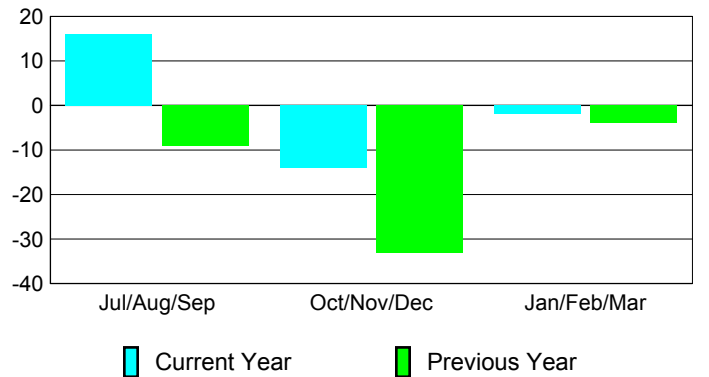

Comparison of Membership Gain/Loss

Current Year Compared to the Previous Year