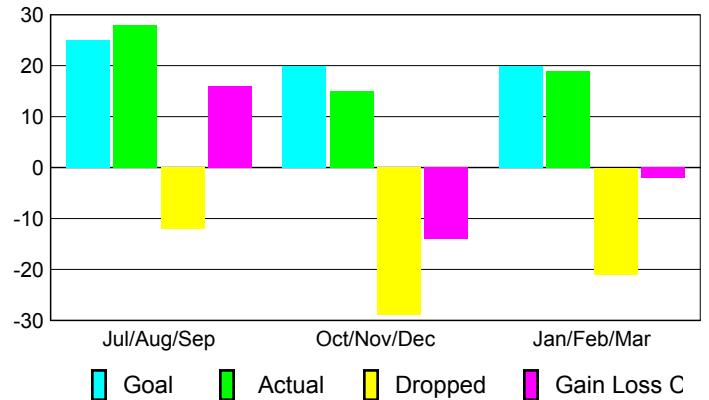

Membership Results 2008-2009

Goal, New, Dropped, Gain/Loss